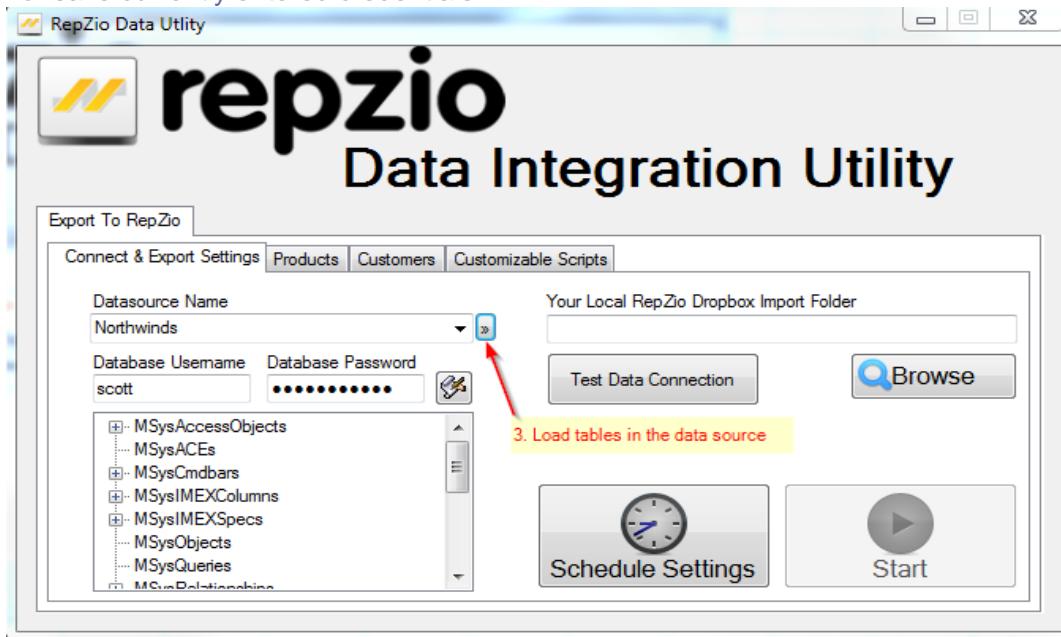

This points out particular items in the user interface that you will be using.

Selecting 2 will allow you to build a connection string, enter new credentials, or save currently entered credentials

You may store Products or Customer scripts in those tabs, or keep all of your scripts in the Customizable Scripts tab