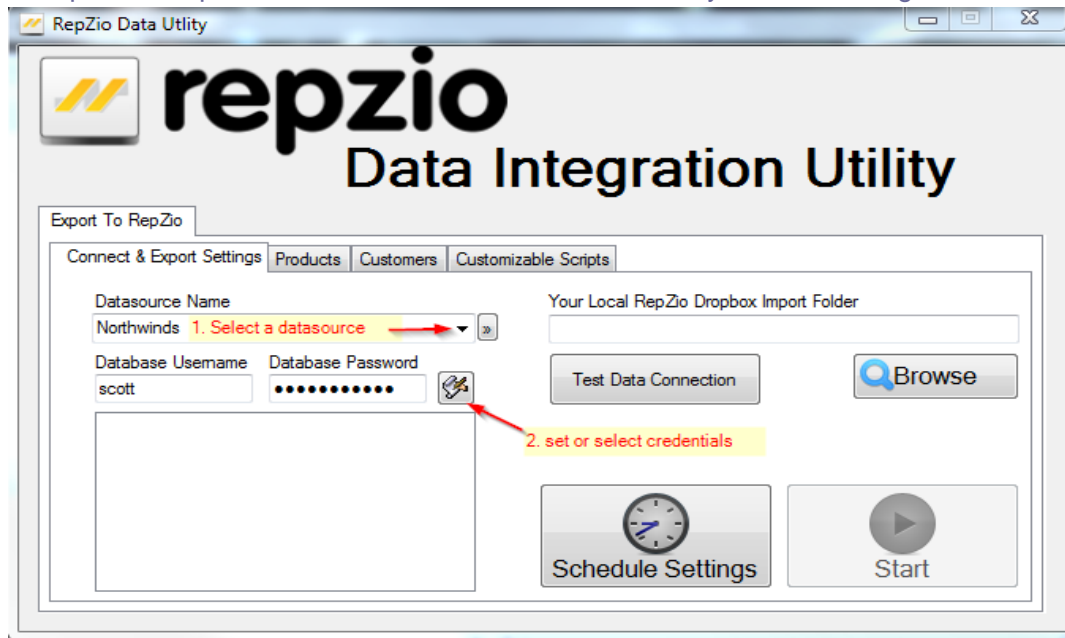

This points out particular items in the user interface that you will be using.

Selecting 2 will allow you to build a connection string, enter new credentials, or save currently entered credentials

You may store Products or Customer scripts in those tabs, or keep all of your scripts in the Customizable Scripts tab