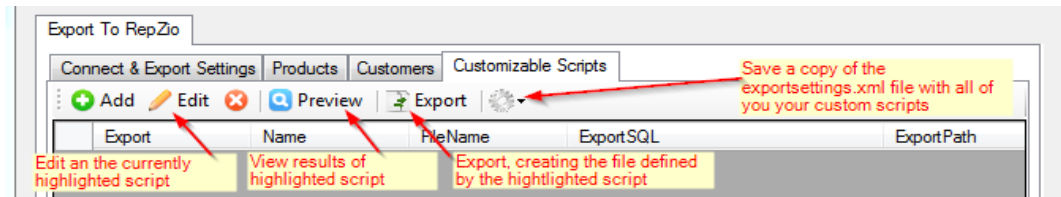

This points out particular items in the user interface that you will be using.

Selecting 2 will allow you to build a connection string, enter new credentials, or save currently entered credentials

You may store Products or Customer scripts in those tabs, or keep all of your scripts in the Customizable Scripts tab