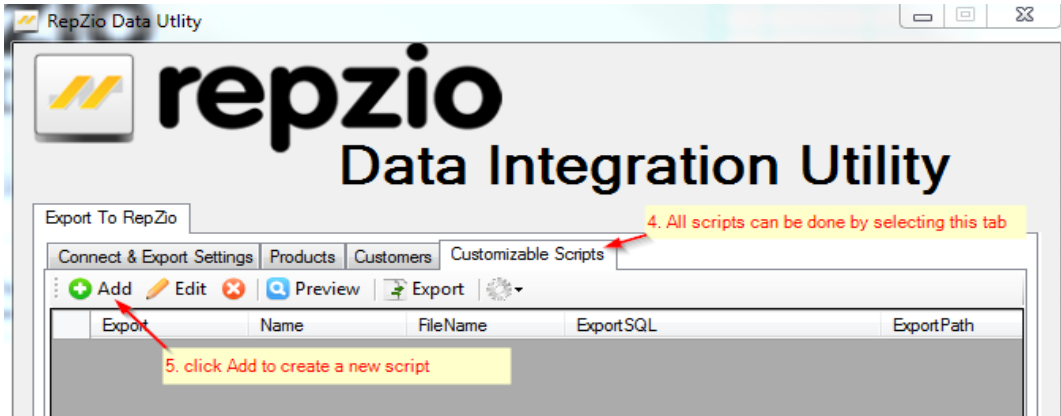

This points out particular items in the user interface that you will be using.

Selecting 2 will allow you to build a connection string, enter new credentials, or save currently entered credentials

You may store Products or Customer scripts in those tabs, or keep all of your scripts in the Customizable Scripts tab