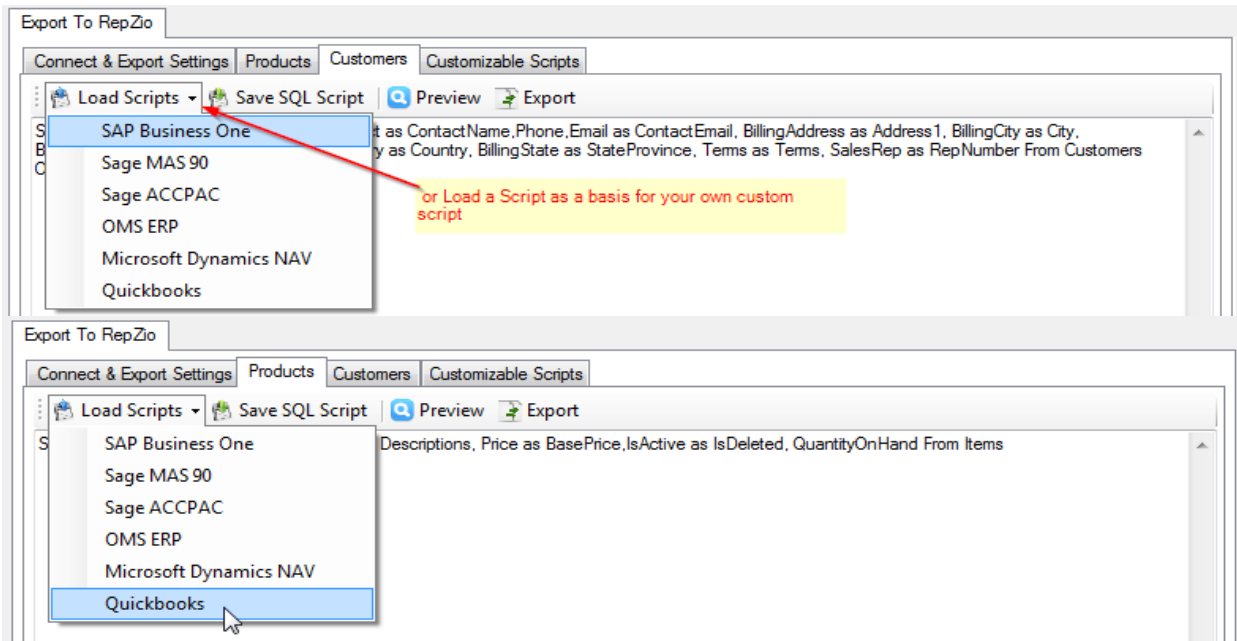

This points out particular items in the user interface that you will be using.

Selecting 2 will allow you to build a connection string, enter new credentials, or save currently entered credentials

You may store Products or Customer scripts in those tabs, or keep all of your scripts in the Customizable Scripts tab

BUT there are useful pre-written starting scripts for a number of ERP systems for both, Products and Customers

Export Setting

Export Name: northwinds_products **6. You MUST give script a name**

Export Filename: repzio_import_products.bt **7. A correct dropbox processing file name**